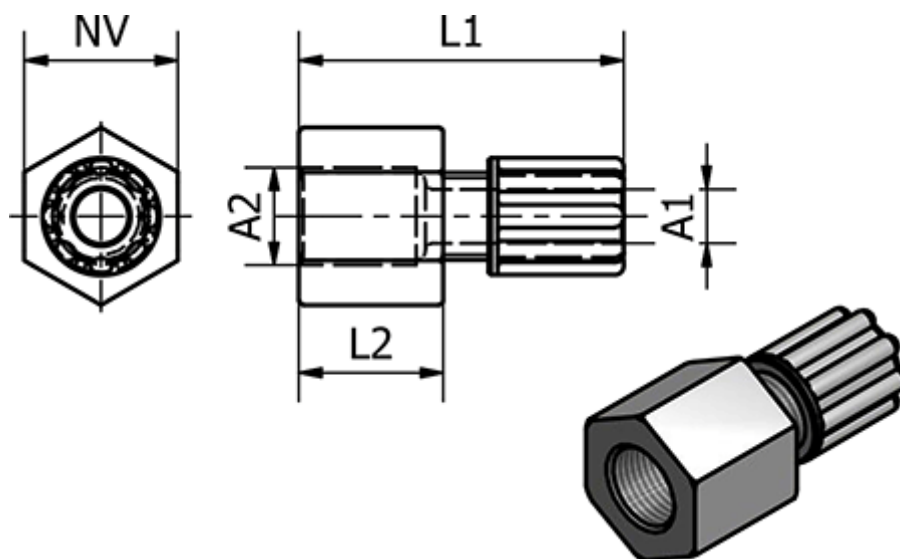

Article number: 58612041

Description: Push-on 120.41, Ø4/6 - G 1/8"
Straight

Measures

Ext. Hose Diameter A1	= 4/6
L1	= 31
L2	= 10
NV	= 14
Thread A2	= G 1/8"